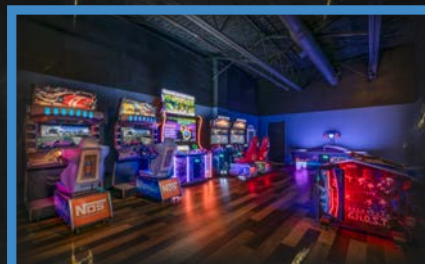

- CORPORATE EVENTS & TEAM BUILDING
- NETWORKING EVENTS & FUNDRAISERS
- HOLIDAY PARTIES
- BIRTHDAY & QUINCEAÑERA PARTIES
- REUNIONS & FAMILY CELEBRATIONS
- AFTER PROM & GRAD PARTIES

FULL VENUE RENTAL

Call our Sales & Events Office for pricing and assistance in creating a memorable event!

Max capacity of 350 guests

Contact airporevents@alomabowlingcenters.com or call 407-324-2129

190 E. Airport Blvd | Sanford, FL 32773 | Airportlanesfun.com