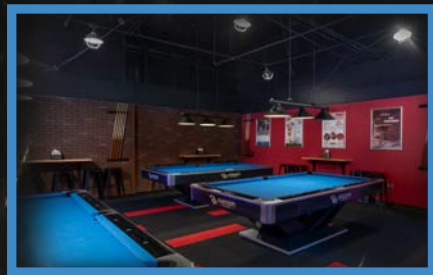

2530 Aloma Avenue | Winter Park, 32792 | 407-671-8675 | Alomabowlingcenters.com

THINK OUTSIDE THE BOX

For Your Next Event!

Brooklyn South Bar offers 12 beers on tap with domestic, import, and craft selections, over 20 bottled beers, and a fully stocked liquor bar. You are sure to have a drink that will satisfy your taste buds!

BOWLING: Aloma Bowl boasts 32 classic bowling lanes with built-in scoring and comfortable sofas! Additional bowling rates vary based on time of event. Please contact Group Sales for details.

ARCADE: Enjoy the latest in video games and pool tables and test your skills in our family friendly arcade! We have games that are fun for all ages. The Aloma Bowl arcade is perfect for a fun night out or an interactive add-on to your event!